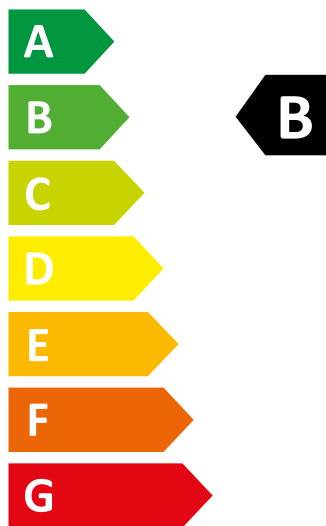

# ENERG

WHIRLPOOL

BI WDWG 961485 EU

307 kWh/100

56 kWh/100

6,0 kg

9,0 kg

65 L